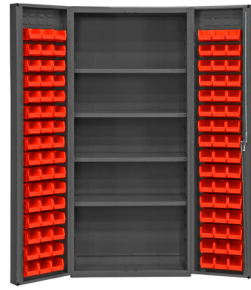

14 GAUGE CABINETS WITH HOOK-ON-BINS® & ADJUSTABLE SHELVES

Model
DC36-642S6DS-5295

Model
DC48-128-4S-95

Model
DC-DLP-96-4S-1795

Model
***DCL48-842S6DS-08T**

Cabinets with Hook-On-Bins®, Shelves & Door Shelves (4" Deep Box Door Style)

- All-welded, 14-gauge steel construction
- 3-point locking system with keyed handle and lock rods, 4 keys included. SSC cabinet is padlockable
- Double doors open at 180° for full access to products
- Adjustable shelves rest on louvered panels and adjust on 4" centers. No tools required for installation
- Hook-On-Bins® by Durham are included
- Fully welded louvered panels reinforce doors and hold Hook-On-Bins®
- Hook-On-Bins® install easily with no tools required
- Main cabinet is 20"D; box-style 4"D doors make full cabinet depth 24"
- Cabinets ship fully assembled
- Durable, textured gray powder coat finish, *black color